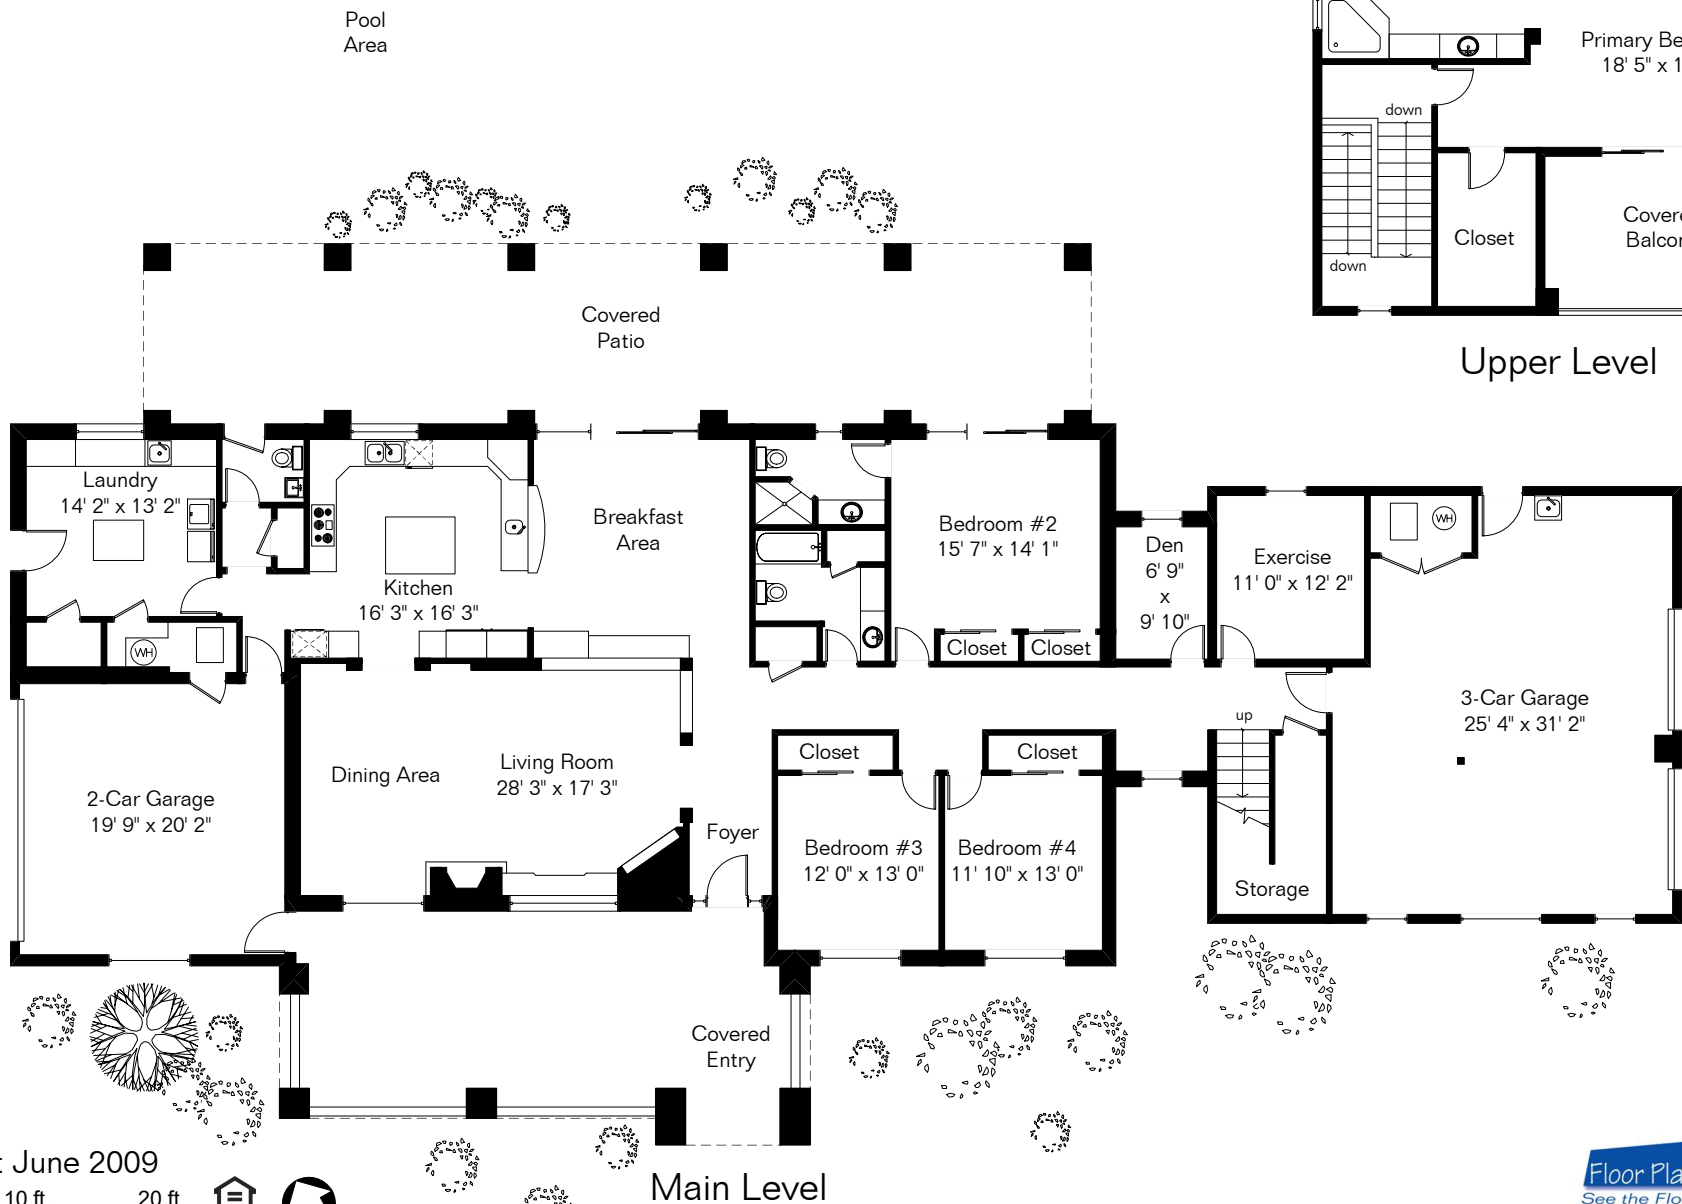

The square footages and room size information are deemed to be reliable but are not guaranteed and should be independently verified. This drawing is for marketing purposes only.

# 7030 N Camino de Fosforo

Site Visit June 2009

0 ft. 6 ft. 10 ft. 20 ft.

Copyright 2024 Floor Plans First! LLC  
All Rights Reserved.

Living Area 4,153 Sq Ft  
Garage 1,239 Sq Ft

Floor Plans First!  
See the Floor Plan First!  
FloorPlansFirst.com  
(520) 881-1500